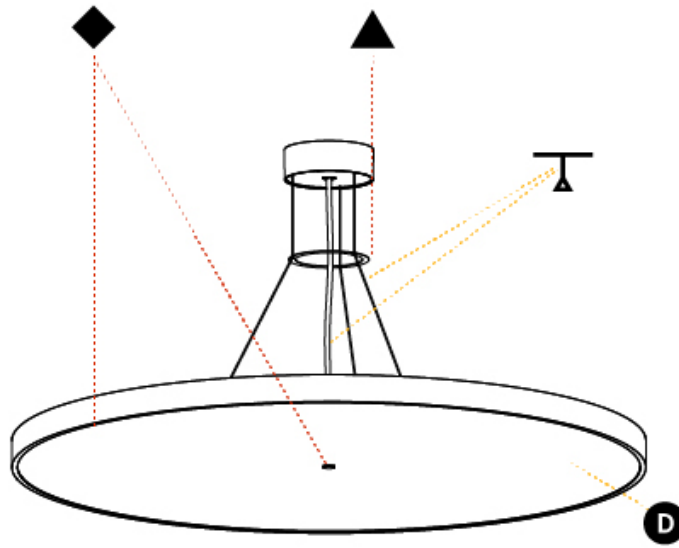

A300006-

PROJECT
TYPE
SPECIFIER
QUANTITY
DATE