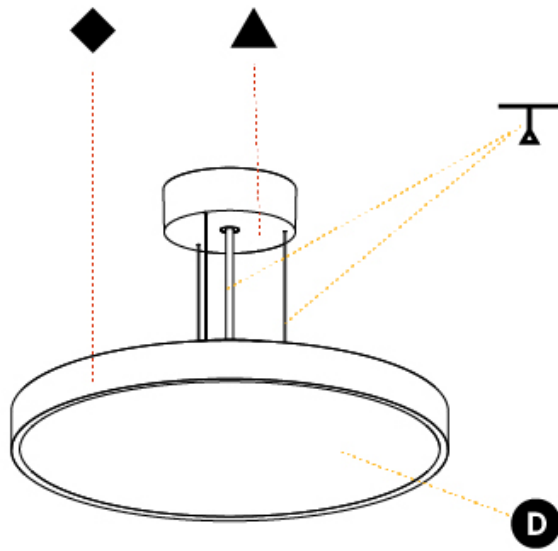

SIGN DIVA KORONA SUSPENSION

A300011-

PROJECT
TYPE
SPECIFIER
QUANTITY
DATE